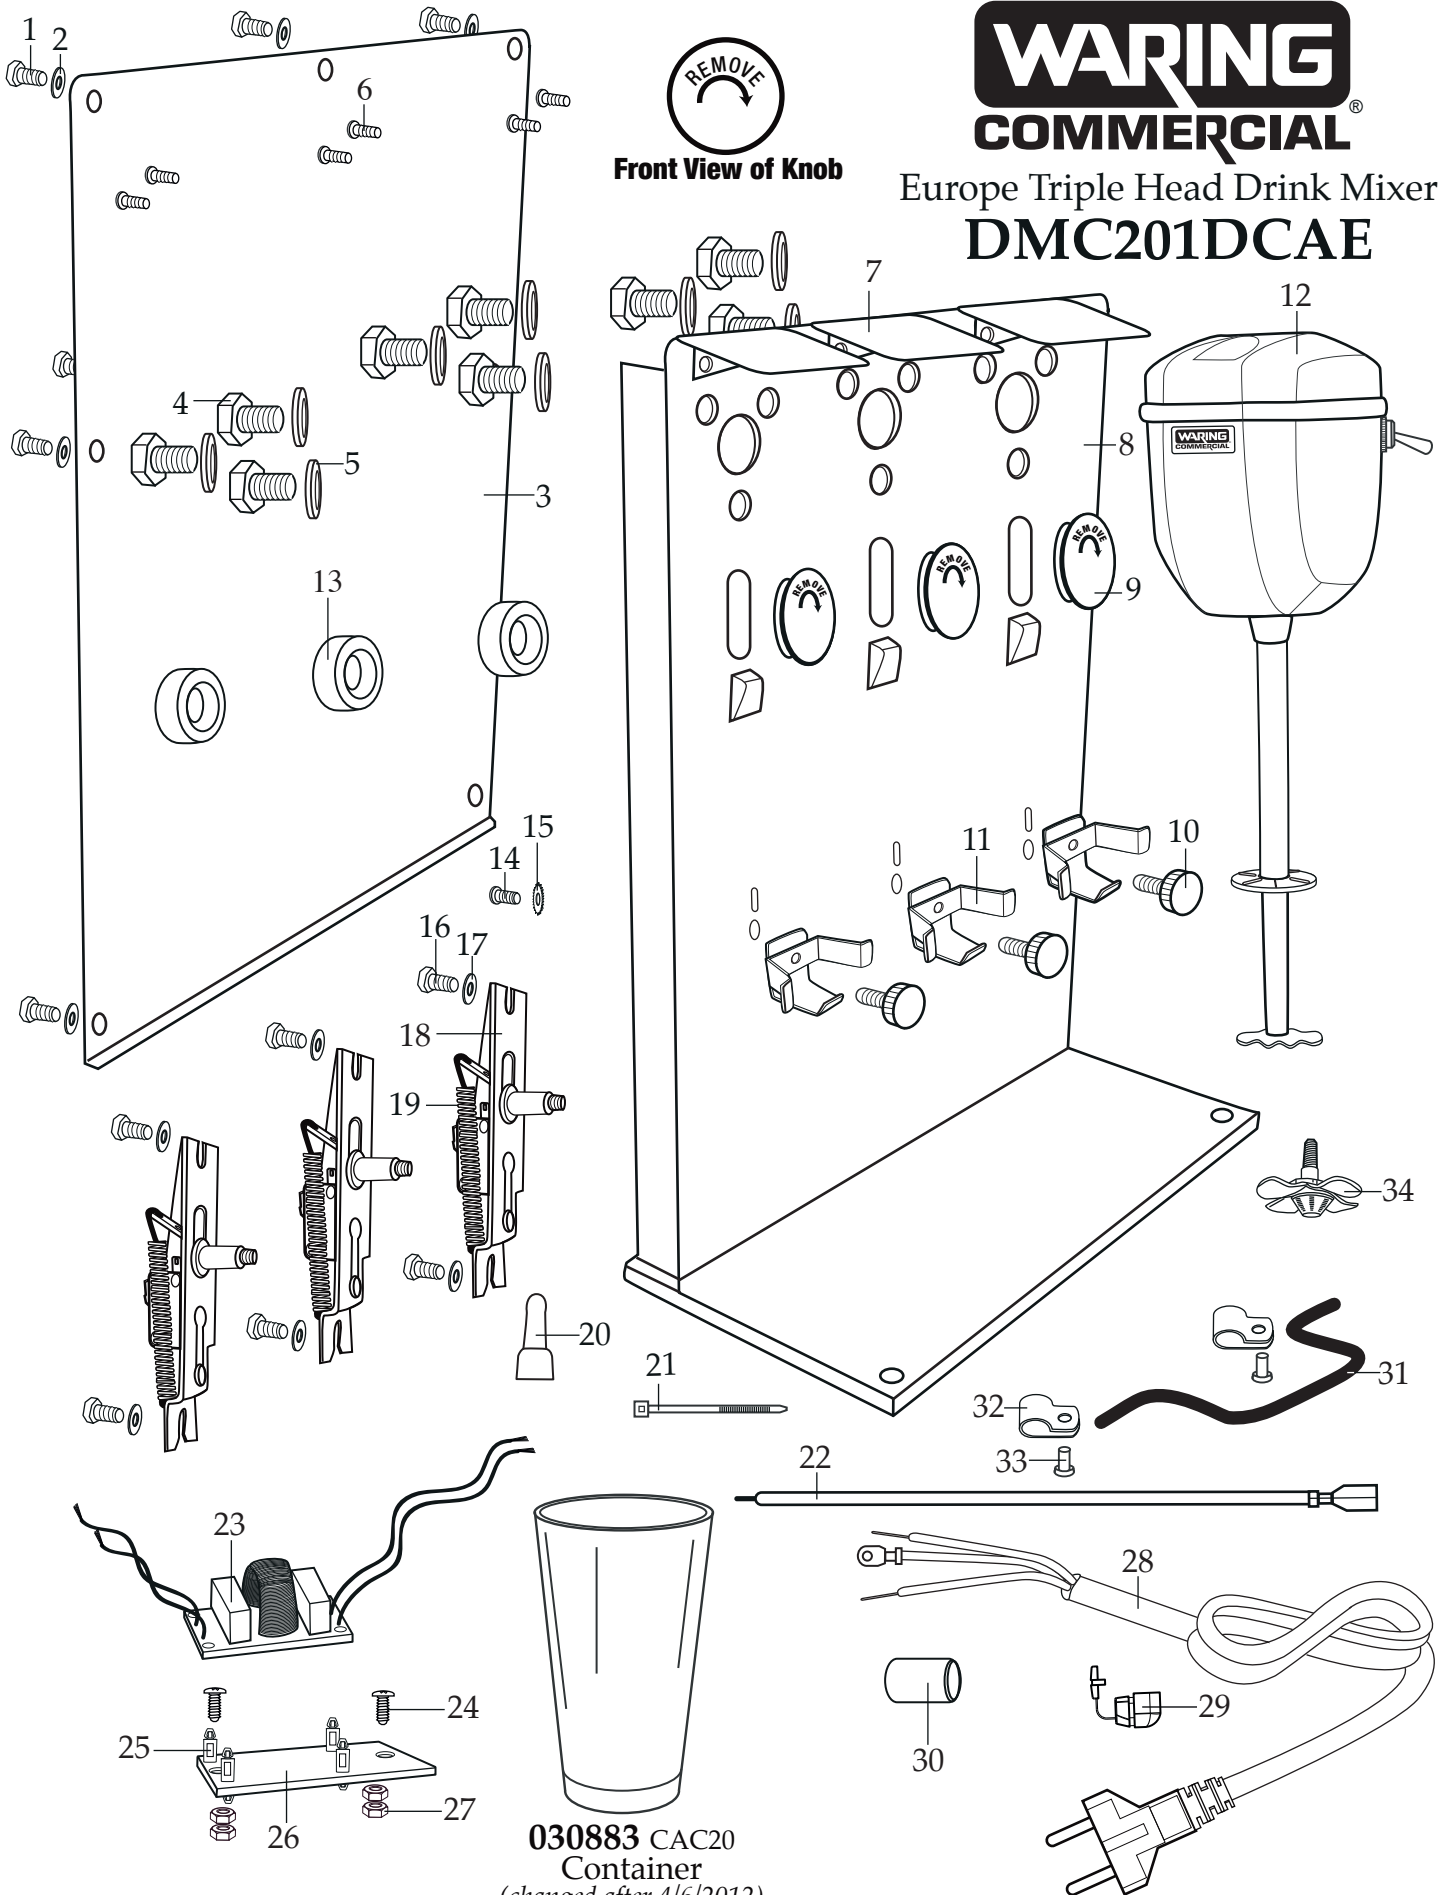

WARING COMMERCIAL®

Europe Triple Head Drink Mixer DMC201DCAE

Front View of Knob

030883 CAC20
Container
(changed after 4/6/2012)

Illustration #	Part #	Description
1	029269	Screw (7 required)
2	029271	Washer (7 required)
3	029270	Rear Panel
4	029272	Screw (9 required)
5	029273	Washer (9 required)
6	033869	Motor Head Cover Screw (2 required each cover)
7	033868	Motor Head Cover (3 required)
8	033870	Stand & Front Panel Frame Assembly
9	030319	Knob-screw on (3 required)
10	029281	Container Support Screw (3 required)
11	029282	Container Support (3 required)
12	033871	Motor Head (3 required) 029290 disk agitator (head comes with this part) 029291 screw (head comes with this part)
13	033876	Motor Head Ferrite Core (3 required)
14	029269	Screw
15	029276	Washer
16	029269	Screw (6 required)
17	029283	Washer (6 required)
18	033872	Switch & Bracket Assembly (3 required)
19	029275	Switch Return Spring (3 required)
20	019123	Large Crimp Connetor (2 required)
21	013731	Cable Tie (10 required)
22	033873	18 1/2" Black Lead (3 required)
23	033878	Power Control Board Assembly with Leads
24	033869	Screw (2 required)
25	033881	Press Lock Stand-offs (4 required)

Illustration#	Part#	Description
26	033879	PCBA Holder
27	033880	Nuts (4 required 2 for each screw)
28	033874	Cord
29	033875	Strain Relief
30	033877	Cord Ferrite Core
31	029288	Stabilizer
32	029286	Clamp (2 required)
33	029287	Rivet (2 required)
34	029292	Butterfly Agitator (3 required)